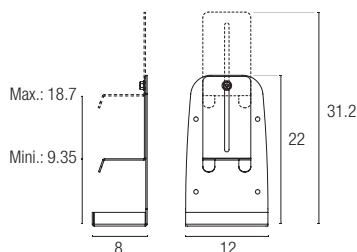

PROTECT WASH new

Hand sanitizer gel dispenser

Simple and anti-theft

Easy to replace the sanitizer

Easy to install (screws or tape supplied)

Keep in place with security plate

Fits to all surfaces

Compatible with 300 and 500 ml bottles
 Max dimensions:
 Max diameter 7cm
 Max height: 21 cm

PROTECT WASH	Ref.	RRP excl VAT
White dispenser	7 736 002 SO	£ 65
Black dispenser	7 736 002 SG	

LEAD TIME TO DEALER WAREHOUSE: 10 days

EUROPEAN OFFICE FURNITURE MANUFACTURER
www.eol-group.net