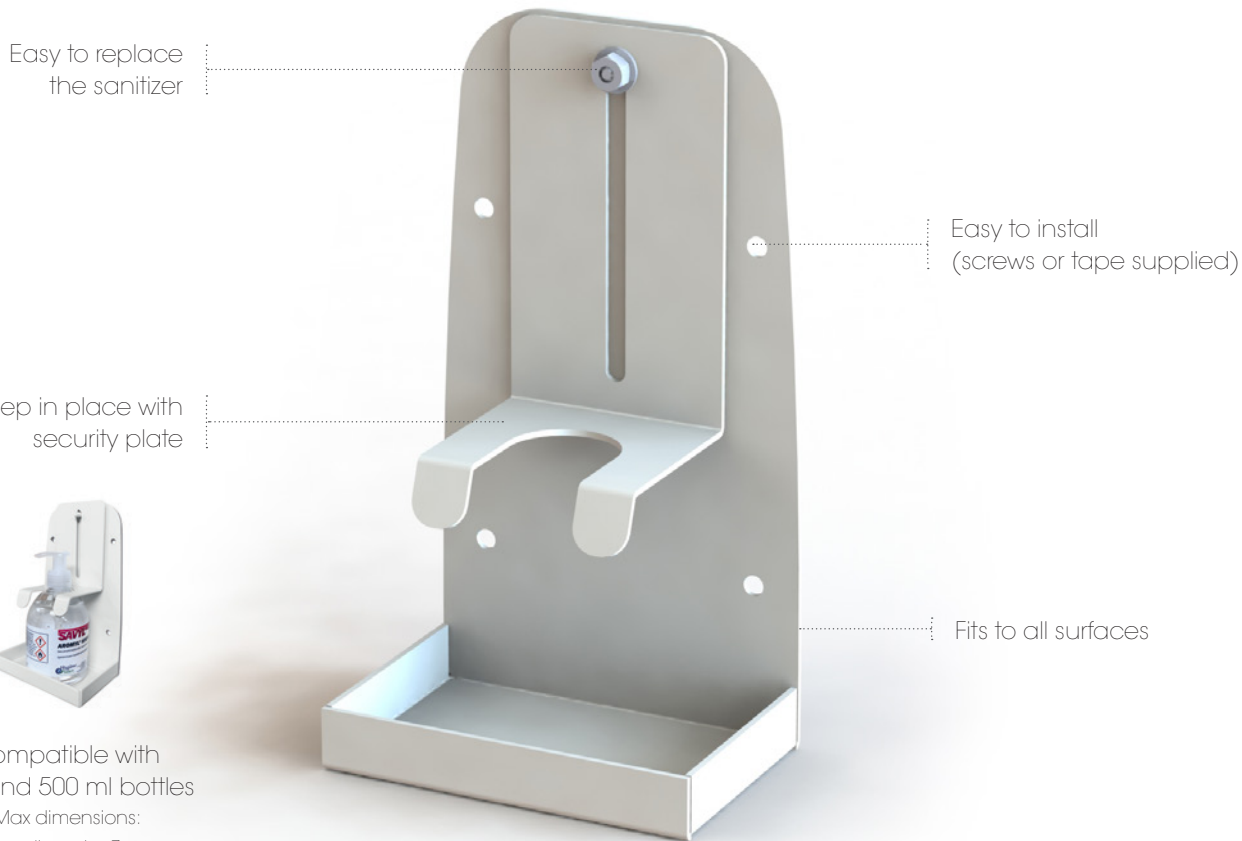

PROTECT WASH new

Hand sanitizer gel dispenser

Simple and anti-theft

Easy to replace the sanitizer

Easy to install (screws or tape supplied)

Keep in place with security plate

Fits to all surfaces

Compatible with 300 and 500 ml bottles
 Max dimensions:
 Max diameter 7cm
 Max height: 21 cm

PROTECT WASH	Ref.	RRP excl VAT
White dispenser	7 736 002 SO	£ 65
Black dispenser	7 736 002 SG	

LEAD TIME TO DEALER WAREHOUSE: 10 days

EUROPEAN OFFICE FURNITURE MANUFACTURER
www.eol-group.net