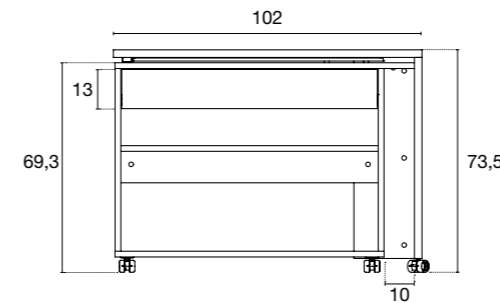

HOMERE COMPACT DESK

+ Compact and modular, ideal for working from home

Modular
Sliding and rotatable worktop (25 mm thick)

Compact footprint

Open/closed configuration storage
1 drawer mounted on nylon runners with a metal drawer shell
+ 1 shelf
with 2 height adjustments to accommodate taller files (e.g. ring binders)

Mobile
6 all surface castors
4 of which are lockable

Scratch and impact resistant
(melamine covering)

EUROPEAN OFFICE FURNITURE MANUFACTURER
www.eol-group.net

CONFIGURATIONS

Closed configuration (of footprint 0.51 M²)

Aligned worktop configuration (of footprint around 0.81 M²)

Open 90° worktop configuration (of footprint around 1.20 M²)

OVERVIEW & PRICES

Closed configuration

Aligned worktop configuration

Open 90° worktop configuration