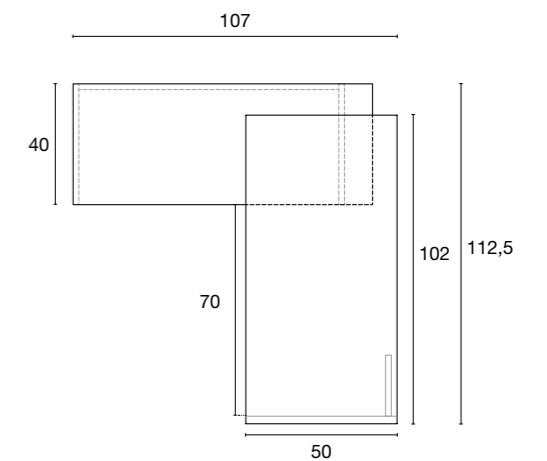

HOMERE COMPACT DESK

+ Compact and modular, ideal for working from home

Modular
Sliding and rotatable worktop (25 mm thick)

Compact footprint

Open/closed configuration storage
1 drawer mounted on nylon runners with a metal drawer shell
+ 1 shelf
with 2 height adjustments to accommodate taller files (e.g. ring binders)

Aligned worktop configuration (of footprint around 0.81 M²)

Open 90° worktop configuration (of footprint around 1.20 M²)

OVERVIEW & PRICES

Closed configuration

Aligned worktop configuration

Open 90° worktop configuration