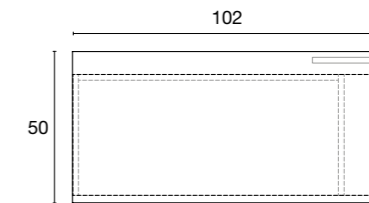

Aligned worktop configuration (of footprint around 0.81 M²)

Open 90° worktop configuration (of footprint around 1.20 M²)

OVERVIEW & PRICES

Closed configuration

Aligned worktop configuration

Open 90° worktop configuration