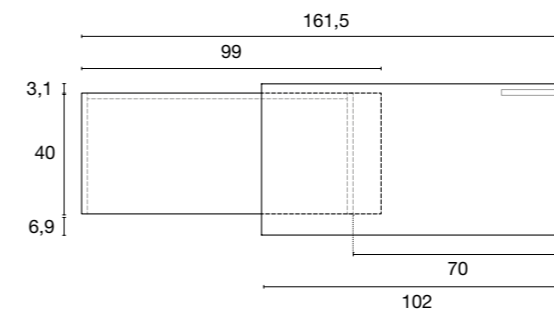

Aligned worktop configuration (of footprint around 0.81 M²)

Open 90° worktop configuration (of footprint around 1.20 M²)

OVERVIEW & PRICES

Closed configuration

Aligned worktop configuration

Open 90° worktop configuration