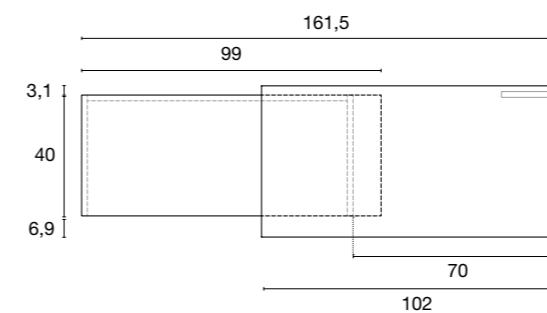

Aligned worktop configuration (of footprint 0.81 M²)

Open 90° worktop configuration
(of footprint 1.20 M²)

OVERVIEW & PRICES

Closed configuration

Aligned worktop configuration

Open 90° worktop configuration