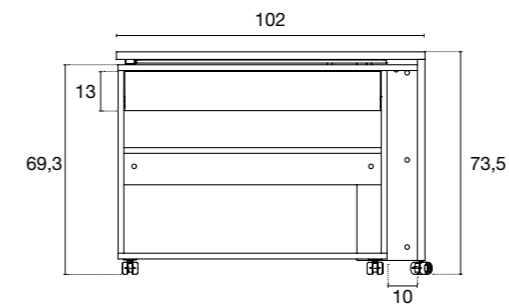

HOMERE COMPACT DESK

+ Compact and modular, ideal for working from home

Modular
Sliding and rotatable worktop (25 mm thick)

Compact footprint

Open/closed configuration storage
1 drawer mounted on nylon runners with a metal drawer shell
+ 1 shelf
with 2 height adjustments to accommodate taller files (e.g. ring binders)

Mobile
6 all surface castors
4 of which are lockable

Scratch and impact resistant
(melamine covering)

EUROPEAN OFFICE FURNITURE MANUFACTURER
www.eol-group.net

CONFIGURATIONS

Closed configuration
(of footprint 0.51 M²)

Aligned worktop configuration (of footprint 0.81 M²)

Open 90° worktop configuration
(of footprint 1.20 M²)

OVERVIEW & PRICES

Closed configuration

Aligned worktop configuration

Open 90° worktop configuration