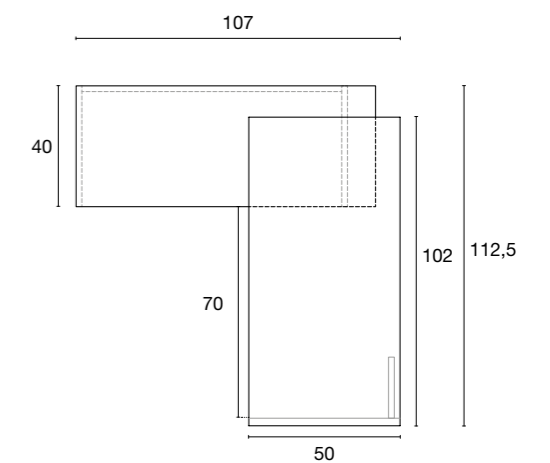

HOMERE COMPACT DESK

+ Compact and modular, ideal for working from home

Modular
Sliding and rotatable worktop (25 mm thick)

Compact footprint

Open/closed configuration storage
1 drawer mounted on nylon runners with a metal drawer shell
+ 1 shelf
with 2 height adjustments to accommodate taller files (e.g. ring binders)

Aligned worktop configuration (of footprint 0.81 M²)

Open 90° worktop configuration
(of footprint 1.20 M²)

OVERVIEW & PRICES

Closed configuration

Aligned worktop configuration

Open 90° worktop configuration