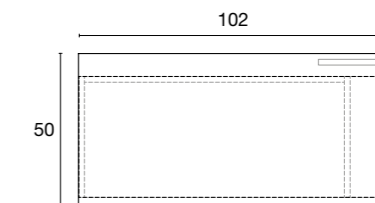

Aligned worktop configuration (of footprint 0.81 M²)

Open 90° worktop configuration
(of footprint 1.20 M²)

OVERVIEW & PRICES

Closed configuration

Aligned worktop configuration

Open 90° worktop configuration